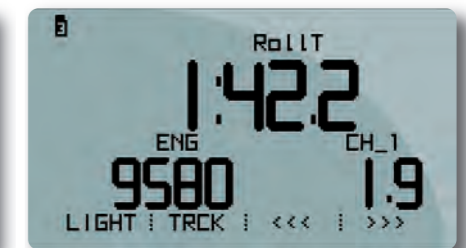

Totally in aluminium, with edge to edge glass and metallic pushbuttons is fully waterproof and extremely elegant and robust.
It is small, compact, extremely flexible

thanks to its graphical display and to the possibility to configure as many pages you wish, each one of them can show from one to four data, in according to your requirements.

Configuration can be managed by PC or directly on the system: you can add, remove or modify pages or information

per every page. Six freely configurable RGB shift lights and four freely configurable RGB alarm LEDs give clear information about the status of your car.

G-Dash receives and shows information also about expansion modules, like to say GPS receiver or our new HD SmartyCam.

Configure the RGB shift lights

Select one among seven colors

GPS Satellites Signal level

SmartyCam Status

Freely configurable pages: examples of pages with two, three or four information