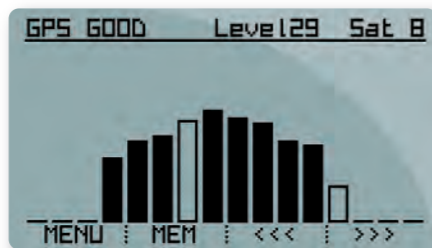

Totally in aluminium, with edge to edge glass and metallic pushbuttons is fully waterproof and extremely elegant and robust.
It is small, compact, extremely flexible

thanks to its graphical display and to the possibility to configure as many pages you wish, each one of them can show from one to four data, in according to your requirements.

Configuration can be managed by PC or directly on the system: you can add, remove or modify pages or information

per every page. Six freely configurable RGB shift lights and four freely configurable RGB alarm LEDs give clear information about the status of your car.

G-Dash receives and shows information also about expansion modules, like to say GPS receiver or our new HD SmartyCam.

Configure the RGB shift lights

Select one among seven colors

GPS Satellites Signal level