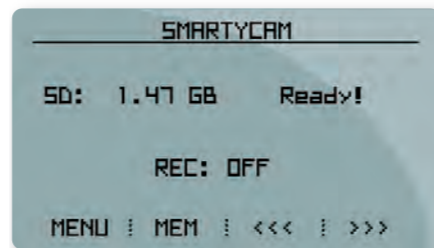

Totally in aluminium, with edge to edge glass and metallic pushbuttons is fully waterproof and extremely elegant and robust.
It is small, compact, extremely flexible

thanks to its graphical display and to the possibility to configure as many pages you wish, each one of them can show from one to four data, in according to your requirements.

Configuration can be managed by PC or directly on the system: you can add, remove or modify pages or information

per every page. Six freely configurable RGB shift lights and four freely configurable RGB alarm LEDs give clear information about the status of your car.

G-Dash receives and shows information also about expansion modules, like to say GPS receiver or our new HD SmartyCam.

Configure the RGB shift lights

Select one among seven colors

GPS Satellites Signal level

SmartyCam Status

Freely configurable pages: examples of pages with two, three or four information