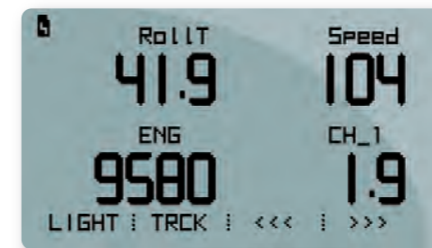

G-Dash receives and shows information also about expansion modules, like to say GPS receiver or our new HD SmartyCam.

Configure the RGB shift lights

Select one among seven colors

GPS Satellites Signal level

SmartyCam Status

Freely configurable pages: examples of pages with two, three or four information