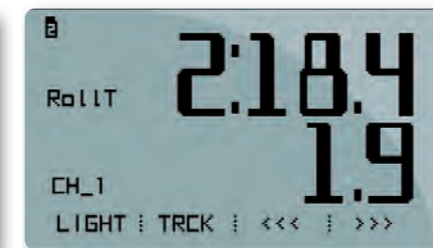

Totally in aluminium, with edge to edge glass and metallic pushbuttons is fully waterproof and extremely elegant and robust.
It is small, compact, extremely flexible

thanks to its graphical display and to the possibility to configure as many pages you wish, each one of them can show from one to four data, in according to your requirements.

Configuration can be managed by PC or directly on the system: you can add, remove or modify pages or information

per every page. Six freely configurable RGB shift lights and four freely configurable RGB alarm LEDs give clear information about the status of your car.

G-Dash receives and shows information also about expansion modules, like to say GPS receiver or our new HD SmartyCam.

Configure the RGB shift lights

Select one among seven colors

GPS Satellites Signal level

SmartyCam Status

Freely configurable pages: examples of pages with two, three or four information